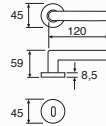

stella

00106

0105U

0107U
0108U

Art. 0105U
MANIGLIA CON PLACCA
Handle with plate

Art. 00106
MANIGLIA CON
ROSETTA E BOCCHETTA "B"
Handle with rosette and openings

Art. 0107U
CREMONESE (meccanismo a precisare)
Window handle with mechanism

Art. 00109
CREMONESE DK
Window handle with mechanism DK

0109

Art. 0108U
MARTELLINA (senza meccanismo)
Window handle without mechanism

Art. 00403
MANIGLIA PER CANCELLO
Handle for gate

00403

Z.VN.

Z.S.F.