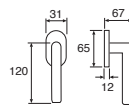

stella

00106

0105U

0107U
0108U

Art. 0105U
MANIGLIA CON PLACCA
Handle with plate

Art. 00106
MANIGLIA CON
ROSETTA E BOCCHETTA "B"
Handle with rosette and openings

Art. 0107U
CREMONESE (meccanismo a precisare)
Window handle with mechanism

Art. 00109
CREMONESE DK
Window handle with mechanism DK

0109

Art. 0108U
MARTELLINA (senza meccanismo)
Window handle without mechanism

Art. 00403
MANIGLIA PER CANCELLO
Handle for gate

00403

Z.VN.

Z.S.F.