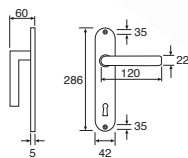

stella

00106

0105U

0107U
0108U

Art. 0105U
MANIGLIA CON PLACCA
Handle with plate

Art. 00106
MANIGLIA CON
ROSETTA E BOCCHETTA "B"
Handle with rosette and openings

Art. 0107U
CREMONESE (meccanismo a precisare)
Window handle with mechanism

Art. 00109
CREMONESE DK
Window handle with mechanism DK

0109

Art. 0108U
MARTELLINA (senza meccanismo)
Window handle without mechanism

Art. 00403
MANIGLIA PER CANCELLO
Handle for gate

00403

Z.VN.

Z.S.F.