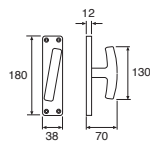

stella

00106

0105U

0107U
0108U

Art. 0105U
MANIGLIA CON PLACCA
Handle with plate

Art. 00106
MANIGLIA CON
ROSETTA E BOCCHETTA "B"
Handle with rosette and openings

Art. 0107U
CREMONESE (meccanismo a precisare)
Window handle with mechanism

Art. 00109
CREMONESE DK
Window handle with mechanism DK

0109

Art. 0108U
MARTELLINA (senza meccanismo)
Window handle without mechanism

Art. 00403
MANIGLIA PER CANCELLO
Handle for gate

00403

Z.VN.

Z.S.F.