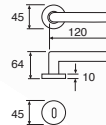

ondina

00431

00430

Art. 00430
MANIGLIA CON PLACCA
Handle with plate

Art. 00431
MANIGLIA CON
ROSETTA E BOCCHETTA
Handle with rosette and openings

00432
00433

Art. 00432
CREMONESE (meccanismo a precisare)
Window handle with mechanism

Art. 00434
CREMONESE DK
Window handle with mechanism DK

00434

Art. 00433
MARTELLINA (senza meccanismo)
Window handle without mechanism

Z.O.Z.

Z.V.N.