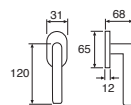

ondina

00431

00430

Art. 00430
MANIGLIA CON PLACCA
Handle with plate

Art. 00431
MANIGLIA CON
ROSETTA E BOCCHETTA
Handle with rosette and openings

00432
00433

Art. 00432
CREMONESE (meccanismo a precisare)
Window handle with mechanism

Art. 00434
CREMONESE DK
Window handle with mechanism DK

00434

Art. 00433
MARTELLINA (senza meccanismo)
Window handle without mechanism

Z.O.Z.

Z.V.N.