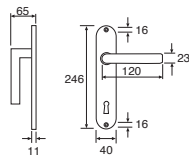

ondina

00431

00430

Art. 00430
MANIGLIA CON PLACCA
Handle with plate

Art. 00431
MANIGLIA CON
ROSETTA E BOCCHETTA
Handle with rosette and openings

00432
00433

Art. 00432
CREMONESE (meccanismo a precisare)
Window handle with mechanism

Art. 00434
CREMONESE DK
Window handle with mechanism DK

00434

Art. 00433
MARTELLINA (senza meccanismo)
Window handle without mechanism

Z.O.Z.

Z.V.N.