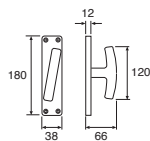

ondina

00431

00430

Art. 00430
MANIGLIA CON PLACCA
Handle with plate

Art. 00431
MANIGLIA CON
ROSETTA E BOCCHETTA
Handle with rosette and openings

00432
00433

Art. 00432
CREMONESE (meccanismo a precisare)
Window handle with mechanism

Art. 00434
CREMONESE DK
Window handle with mechanism DK

00434

Art. 00433
MARTELLINA (senza meccanismo)
Window handle without mechanism

Z.O.Z.

Z.V.N.