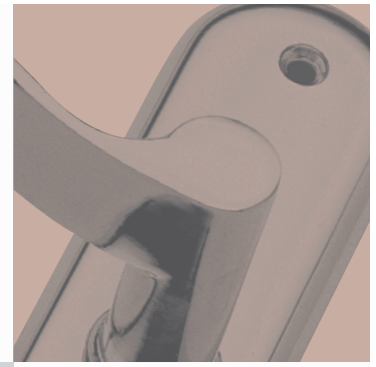

ondina

00431

00430

Art. 00430
MANIGLIA CON PLACCA
Handle with plate

Art. 00431
MANIGLIA CON
ROSETTA E BOCCHETTA
Handle with rosette and openings

00432
00433

Art. 00432
CREMONESE (meccanismo a precisare)
Window handle with mechanism

Art. 00434
CREMONESE DK
Window handle with mechanism DK

00434

Art. 00433
MARTELLINA (senza meccanismo)
Window handle without mechanism

Z.O.Z.

Z.V.N.