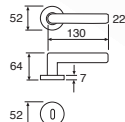

# evita

nylon

0076l

00076

00077  
00078

**Art. 00076**  
MANIGLIA CON ROSETTA  
E BOCCHETTA TONDA  
Handle with round rosette and openings

**Art. 0076 I**  
MANIGLIA CON ROSETTA  
E BOCCHETTA OVALE  
Handle with rosette and oval openings

**Art. 00077**  
CREMONESE (meccanismo a precisare)  
Window handle with mechanism

**Art. 00079**  
CREMONESE DK  
Window handle with mechanism DK

00079

**Art. 00078**  
MARTELLINA (senza meccanismo)  
Window handle without mechanism

**Art. 00015**  
MANIGLIONE NYLON 210 MM  
Large nylon handle

00015

N.B.

N.N.