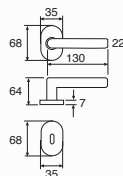

# evita

nylon

0076l

00076

00077  
00078

**Art. 00076**  
MANIGLIA CON ROSETTA  
E BOCCHETTA TONDA  
Handle with round rosette and openings

**Art. 0076 I**  
MANIGLIA CON ROSETTA  
E BOCCHETTA OVALE  
Handle with rosette and oval openings

**Art. 00077**  
CREMONESE (meccanismo a precisare)  
Window handle with mechanism

**Art. 00079**  
CREMONESE DK  
Window handle with mechanism DK

00079

**Art. 00078**  
MARTELLINA (senza meccanismo)  
Window handle without mechanism

**Art. 00015**  
MANIGLIONE NYLON 210 MM  
Large nylon handle

00015

N.B.

N.N.