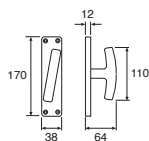

# evita

nylon

0076l

00076

00077  
00078

**Art. 00076**  
MANIGLIA CON ROSETTA  
E BOCCHETTA TONDA  
Handle with round rosette and openings

**Art. 0076 I**  
MANIGLIA CON ROSETTA  
E BOCCHETTA OVALE  
Handle with rosette and oval openings

**Art. 00077**  
CREMONESE (meccanismo a precisare)  
Window handle with mechanism

**Art. 00079**  
CREMONESE DK  
Window handle with mechanism DK

00079

**Art. 00078**  
MARTELLINA (senza meccanismo)  
Window handle without mechanism

**Art. 00015**  
MANIGLIONE NYLON 210 MM  
Large nylon handle

00015

N.B.

N.N.