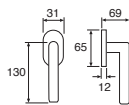

# evita

nylon

0076l

00076

00077  
00078

**Art. 00076**  
MANIGLIA CON ROSETTA  
E BOCCHETTA TONDA  
Handle with round rosette and openings

**Art. 0076 I**  
MANIGLIA CON ROSETTA  
E BOCCHETTA OVALE  
Handle with rosette and oval openings

**Art. 00077**  
CREMONESE (meccanismo a precisare)  
Window handle with mechanism

**Art. 00079**  
CREMONESE DK  
Window handle with mechanism DK

00079

**Art. 00078**  
MARTELLINA (senza meccanismo)  
Window handle without mechanism

**Art. 00015**  
MANIGLIONE NYLON 210 MM  
Large nylon handle

00015

N.B.

N.N.