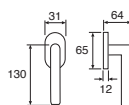

# debora

00486

00485

00489

**Art. 00485**  
MANIGLIA CON PLACCA  
Handle with plate

**Art. 00486**  
MANIGLIA CON  
ROSETTA E BOCCHETTA  
Handle with rosette and openings

**Art. 00487**  
CREMONESE (meccanismo a precisare)  
Window handle with mechanism

**Art. 00489**  
CREMONESE DK  
Window handle with mechanism DK

**Art. 00488**  
MARTELLINA (senza meccanismo)  
Window handle without mechanism

OLV.+OSV.

OCR.+OCRS.