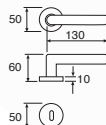

# debora

00486

00485

00489

**Art. 00485**  
MANIGLIA CON PLACCA  
Handle with plate

**Art. 00486**  
MANIGLIA CON  
ROSETTA E BOCCHETTA  
Handle with rosette and openings

**Art. 00487**  
CREMONESE (meccanismo a precisare)  
Window handle with mechanism

**Art. 00489**  
CREMONESE DK  
Window handle with mechanism DK

**Art. 00488**  
MARTELLINA (senza meccanismo)  
Window handle without mechanism

OLV.+OSV.

OCR.+OCRS.