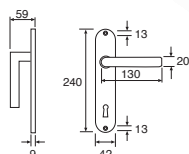

# debora

00486

00485

00489

**Art. 00485**  
MANIGLIA CON PLACCA  
Handle with plate

**Art. 00486**  
MANIGLIA CON  
ROSETTA E BOCCHETTA  
Handle with rosette and openings

**Art. 00487**  
CREMONESE (meccanismo a precisare)  
Window handle with mechanism

**Art. 00489**  
CREMONESE DK  
Window handle with mechanism DK

**Art. 00488**  
MARTELLINA (senza meccanismo)  
Window handle without mechanism

OLV.+OSV.

OCR.+OCRS.