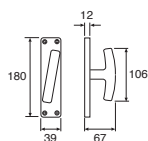

# debora

00486

00485

00489

**Art. 00485**  
MANIGLIA CON PLACCA  
Handle with plate

**Art. 00486**  
MANIGLIA CON  
ROSETTA E BOCCHETTA  
Handle with rosette and openings

**Art. 00487**  
CREMONESE (meccanismo a precisare)  
Window handle with mechanism

**Art. 00489**  
CREMONESE DK  
Window handle with mechanism DK

**Art. 00488**  
MARTELLINA (senza meccanismo)  
Window handle without mechanism

OLV.+OSV.

OCR.+OCRS.