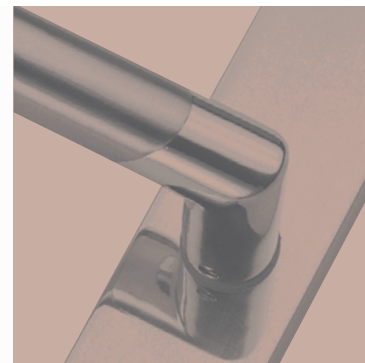

# debora

00486

00485

00489

**Art. 00485**  
MANIGLIA CON PLACCA  
Handle with plate

**Art. 00486**  
MANIGLIA CON  
ROSETTA E BOCCHETTA  
Handle with rosette and openings

**Art. 00487**  
CREMONESE (meccanismo a precisare)  
Window handle with mechanism

**Art. 00489**  
CREMONESE DK  
Window handle with mechanism DK

**Art. 00488**  
MARTELLINA (senza meccanismo)  
Window handle without mechanism

OLV.+OSV.

OCR.+OCRS.